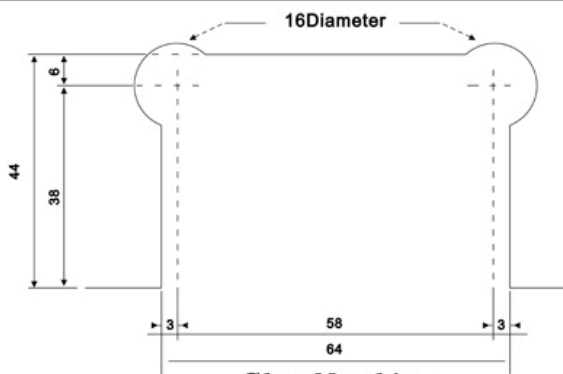

View

Brand Name : Golf Shower Hinge
Finishing : Solid Brass Chrome
Country of Origin : Hong Kong
Function : Used to mount a door to a fixed glass side-panel that runs in 180° plane.

Assembly

- 1) Single Holder
- 2) \varnothing 12mm x 57mm Roller Pin
- 3) \varnothing 15mm x 0.8mm PVC Washer
- 4) Base 38
- 5) M4 x 16 S/S Set Screw
- 6) \varnothing 10mm x 14mm Open Nipple
- 7) \varnothing 2.3mm x 10.6mm x 17mm S/S Spring
- 8) Cover 38
- 9) M6 x 12 CSK M/C S/S Screw
- 10) Base 180
- 11) M5 x 40 Pan M/C S/S Screw
- 12) Cover 180

Glass Notching

Dimension

* All dimensions are stated in mm
 * Door and return panel use the same notching