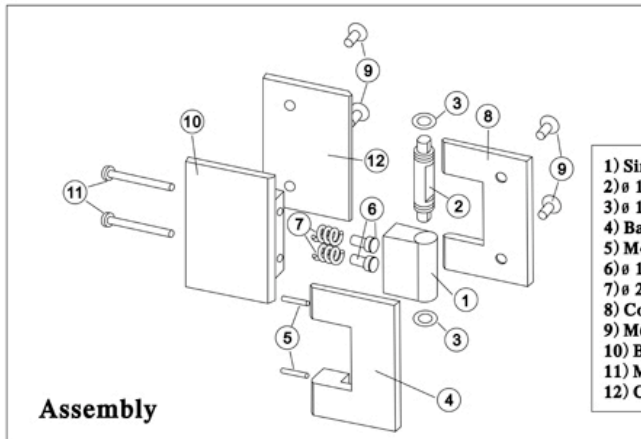

View

Brand Name : Golf Shower Hinge
Finishing : Solid Brass Chrome
Country of Origin : Hong Kong
Function : Used to mount a door to a fixed glass side-panel that runs in 180° plane.

Assembly

- 1) Single Holder
- 2) \varnothing 12mm x 57mm Roller Pin
- 3) \varnothing 15mm x 0.8mm PVC Washer
- 4) Base 38
- 5) M4 x 16 S/S Set Screw
- 6) \varnothing 10mm x 14mm Open Nipple
- 7) \varnothing 2.3mm x 10.6mm x 17mm S/S Spring
- 8) Cover 38
- 9) M6 x 12 CSK M/C S/S Screw
- 10) Base 180
- 11) M5 x 40 Pan M/C S/S Screw
- 12) Cover 180

Glass Notching

Dimension

* All dimensions are stated in mm
 * Door and return panel use the same notching