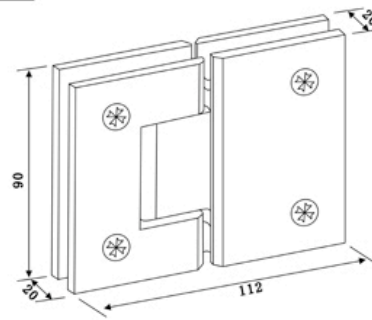

View

Brand Name : Golf Shower Hinge
Finishing : Solid Brass Chrome
Country of Origin : Hong Kong
Function : Used to mount a door to a fixed glass side-panel that runs in 180° plane.

Assembly

- 1) Single Holder
- 2) \varnothing 12mm x 57mm Roller Pin
- 3) \varnothing 15mm x 0.8mm PVC Washer
- 4) Base 38
- 5) M4 x 16 S/S Set Screw
- 6) \varnothing 10mm x 14mm Open Nipple
- 7) \varnothing 2.3mm x 10.6mm x 17mm S/S Spring
- 8) Cover 38
- 9) M6 x 12 CSK M/C S/S Screw
- 10) Base 180
- 11) M5 x 40 Pan M/C S/S Screw
- 12) Cover 180

Glass Notching

Dimension

* All dimensions are stated in mm
 * Door and return panel use the same notching