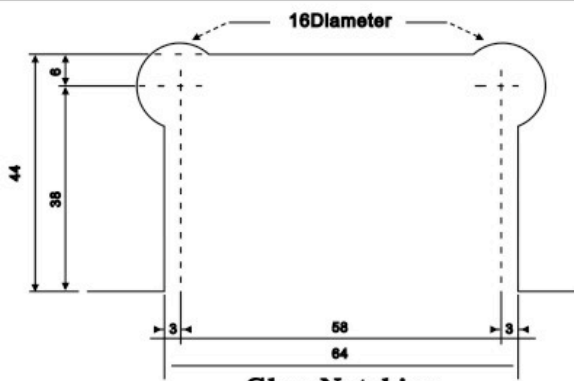

View

Brand Name : Golf Shower Hinge
Finishing : Solid Brass Chrome
Country of Origin : Hong Kong
Function : Set Consists of two hinges with stainless steel screws, gaskets and template for easy installation.

Assembly

- 1) Single Holder
- 2) 12mm x 57mm S/S Roller Pin
- 3) 15mm x 0.8mm PVC Washer
- 4) Base 38
- 5) M4 x 16 S/S Set Screw
- 6) 10mm x 14mm S/S Open Nipple
- 7) 2.3mm x 10.6mm x 17mm S/S Spring
- 8) Cover 38
- 9) M6 x 12 CSK M/C S/S Screw
- 10) Plate 38C
- 11) M5 x 12 CSK M/C S/S Screw
- 12) 10 x 2 CSK S/S Screw

Glass Notching

* All dimensions are stated in mm

Dimension