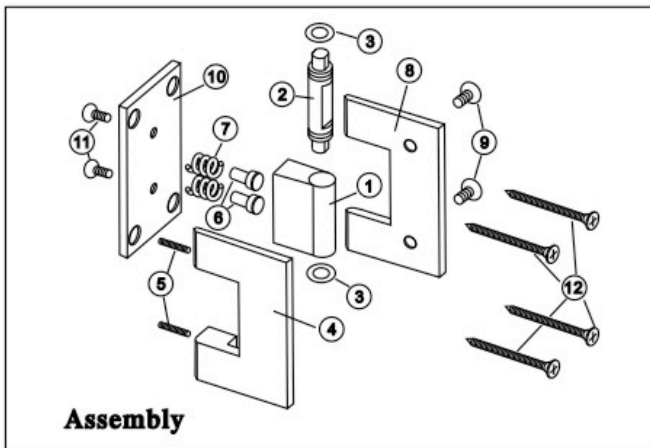

View

Brand Name : Golf Shower Hinge
Finishing : Solid Brass Chrome
Country of Origin : Hong Kong
Function : Set Consists of two hinges with stainless steel screws, gaskets and template for easy installation.

Assembly

- 1) Single Holder
- 2) 12mm x 57mm S/S Roller Pin
- 3) 15mm x 0.8mm PVC Washer
- 4) Base 38
- 5) M4 x 16 S/S Set Screw
- 6) 10mm x 14mm S/S Open Nipple
- 7) 2.3mm x 10.6mm x 17mm S/S Spring
- 8) Cover 38
- 9) M6 x 12 CSK M/C S/S Screw
- 10) Plate 38C
- 11) M5 x 12 CSK M/C S/S Screw
- 12) 10 x 2 CSK S/S Screw

Glass Notching

* All dimensions are stated in mm

Dimension