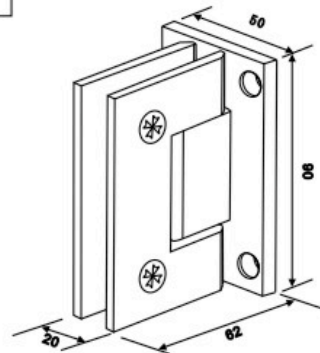

View

Brand Name : Golf Shower Hinge
Finishing : Solid Brass Chrome
Country of Origin : Hong Kong
Function : Set Consists of two hinges with stainless steel screws, gaskets and template for easy installation.

Assembly

- 1) Single Holder
- 2) 12mm x 57mm S/S Roller Pin
- 3) 15mm x 0.8mm PVC Washer
- 4) Base 38
- 5) M4 x 16 S/S Set Screw
- 6) 10mm x 14mm S/S Open Nipple
- 7) 2.3mm x 10.6mm x 17mm S/S Spring
- 8) Cover 38
- 9) M6 x 12 CSK M/C S/S Screw
- 10) Plate 38C
- 11) M5 x 12 CSK M/C S/S Screw
- 12) 10 x 2 CSK S/S Screw

Glass Notching

* All dimensions are stated in mm

Dimension